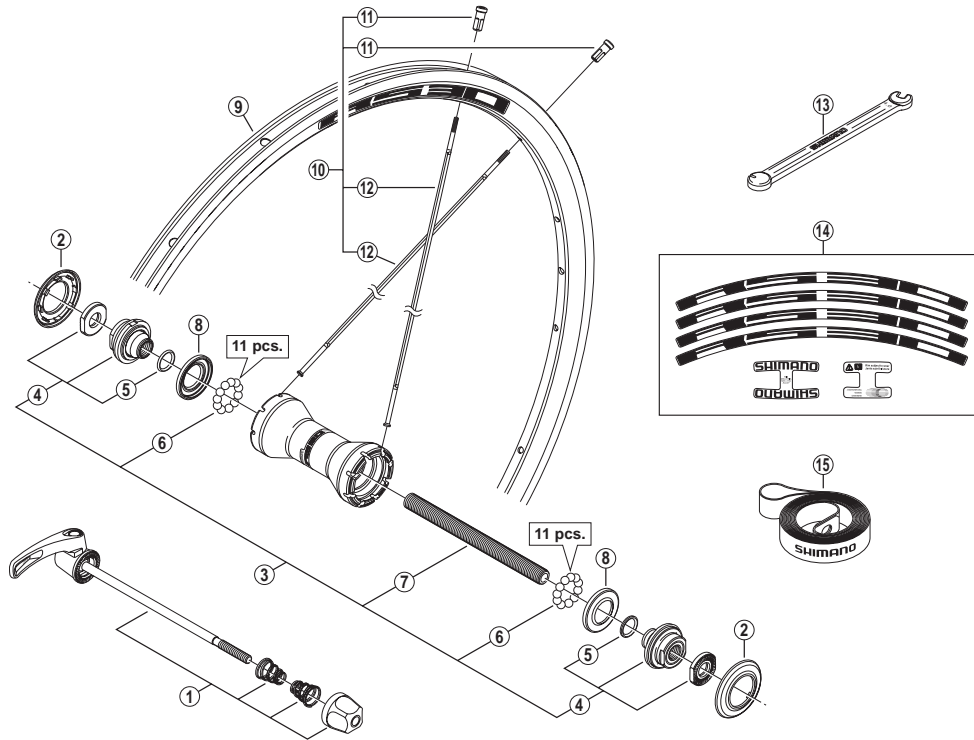

Front Wheel

WH-RS30-A-F Silver & Black Version
WH-RS30-A-W-F White Version

WH-RS30-A-L-F Black Version

• Over Lock Nut Dimension: 100 mm (3-15/16")

WH-RS30
 WH-RS20-A
 WH-RS10-A

ITEM NO.	SHIMANO CODE NO.	DESCRIPTION	INTERCHANGEABILITY			
1	Y4D298060	Complete Quick Release 133 mm (5-1/4") Black	B	B	B	
2	Y4CB13400	Hub Cap	A			
3	Y4GG98040	Complete Hub Axle 108 mm (4-1/4")				
4	Y4GG98050	Lock Nut Unit				
5	Y2T804000	O-Ring	A	A	A	
6	Y4BB98030	Steel Ball (3/16") 22 pcs.	A	A	A	
7	Y21C03100	Hub Axle 108 mm (4-1/4")	A	A	A	
8	Y2TA06000	Seal Ring	A	A	A	
9	EWHRIM2MFGHC	Rim {16H / Silver & Black} for WH-RS30-A				
	EWHRIM2MFGWC	Rim {16H / White} for WH-RS30-A-W				
	EWHRIM2MFGBC	Rim {16H / Black} for WH-RS30-A-L				
10	EWHSPOKE2LA1	Spoke Unit {Spoke (280 mm x 16 pcs.) / Nipple (Silver/16 pcs.)} for WH-RS30-A / RS30-A-W				
	EWHSPOKE2LA2	Spoke Unit {Spoke (280 mm x 16 pcs.) / Nipple (Black/16 pcs.)} for WH-RS30-A-L				
11	Y012Z4070	Nipple (Silver) for WH-RS30-A / RS30-A-W	B	A	A	
	Y012Z4075	Nipple (Black) for WH-RS30-A-L				
12	Y012AN807	Spoke (280 mm)				
13	Y4DK89000	TL-WH78 Nipple Wrench	A	A	A	
*	Y4GG98010	Rim Sticker Unit (Standard) for WH-RS30-A				
	Y4GG98070	Rim Sticker Unit (Standard) for WH-RS30-A-W				
	Y4GG98120	Rim Sticker Unit (Blue) for WH-RS30-A-W				
	Y4GG98130	Rim Sticker Unit (Orange) for WH-RS30-A-W				
	Y4GG98140	Rim Sticker Unit (Green) for WH-RS30-A-W				
	Y4GG98150	Rim Sticker Unit (Sky Blue) for WH-RS30-A-W				
	* 14	Y4GG98160	Rim Sticker Unit (High-Tech Grey) for WH-RS30-A-W			
		Y4GG98090	Rim Sticker Unit (Standard) for WH-RS30-A-L			
	*	Y4GG98170	Rim Sticker Unit (Blue) for WH-RS30-A-L			
	*	Y4GG98180	Rim Sticker Unit (Orange) for WH-RS30-A-L			
*	Y4GG98190	Rim Sticker Unit (Green) for WH-RS30-A-L				
*	Y4GG98200	Rim Sticker Unit (Sky Blue) for WH-RS30-A-L				
*	Y4GG98210	Rim Sticker Unit (High-Tech Grey) for WH-RS30-A-L				
15	EWHRIMTAPERA	Rim Tape	A	A	A	