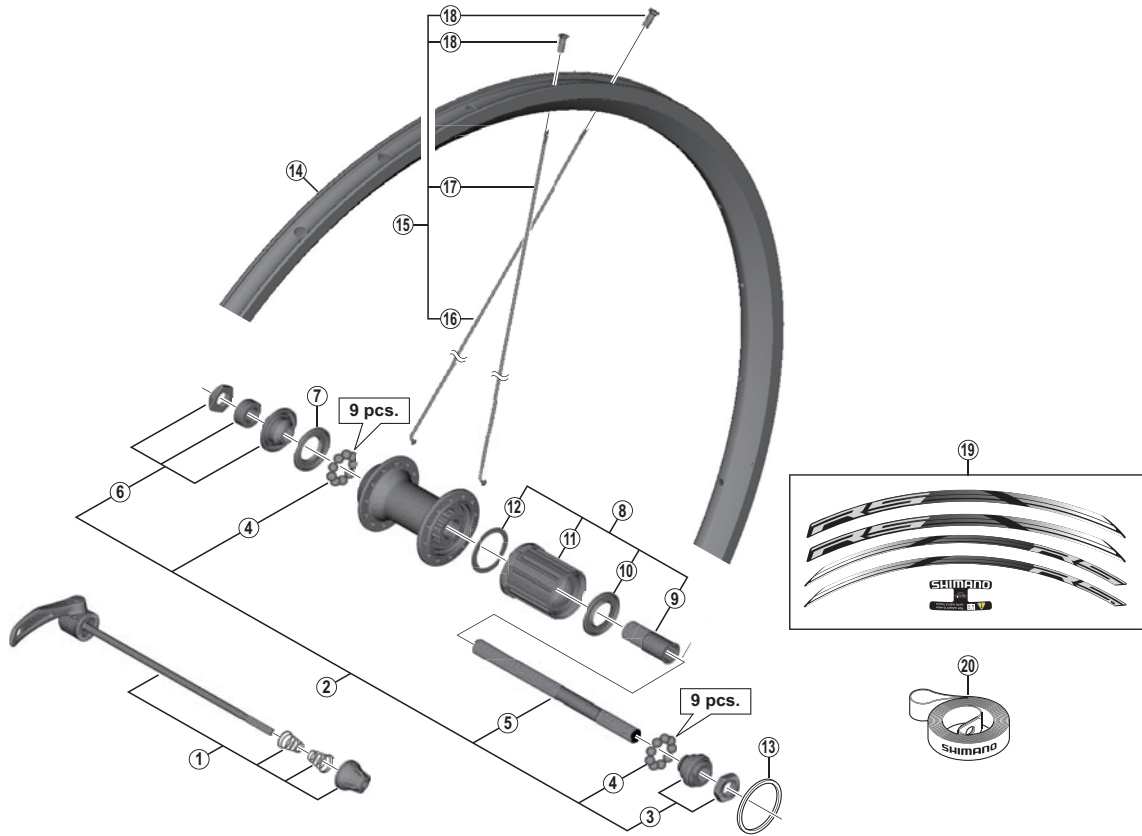

Rear Wheel (10/11-Speed) WH-RS010-R

• Over Lock Nut Dimension: 130 mm (5-1/8")

| ITEM NO. | SHIMANO CODE NO. | DESCRIPTION | INTERCHANGEABILITY | |
|----------|------------------|---|--------------------|-----------|
| | | | WH-R501-R | WH-RS11-R |
| 1 | Y4SK98110 | Complete Quick Release 163 mm (6-13/32") | A | |
| | Y4SK98120 | Complete Quick Release 168 mm (6-5/8") | A | |
| 2 | Y48U98010 | Complete Hub Axle 141 mm (5-9/16") | A | |
| 3 | Y48U98020 | Right Hand Lock Nut Unit | | |
| 4 | Y00091310 | Steel Ball (1/4") 18 pcs. | A | A |
| 5 | Y30K01100 | Hub Axle M10 x 141 mm (5-9/16") | A | A |
| 6 | Y4SK98060 | Left Hand Lock Nut Unit | A | B |
| 7 | Y3CR09000 | Left Hand Seal Ring | A | A |
| 8 | Y48U98040 | Complete Freewheel Body | | |
| 9 | Y3BL03000 | Body Fixing Bolt | A | |
| 10 | Y3CR08000 | Right Hand Seal Ring | A | A |
| 11 | Y48U98050 | Freewheel Body Unit | | |
| 12 | Y3TD06000 | Freewheel Body Washer | | |
| 13 | Y4T724000 | Low Spacer (1.85 mm) | | A |
| * 14 | EWHRIM2F49 | Rim {24H / Black} | | |
| 15 | EWHSPOKE272D | Spoke Unit {Spoke (286 mm x 12 pcs. & 288 mm x 12 pcs.) / Nipple (24 pcs.)} | | |
| 16 | Y48VS1000 | Left Hand Spoke (288 mm) | | |
| 17 | Y0123Z865 | Right Hand Spoke (286 mm) | A | |
| 18 | Y012Y4341 | Nipple | A | |
| 19 | Y48U98060 | Rim Sticker Unit | | |
| 20 | EWHRIMTAPER | Rim Tape | A | A |

A: Same parts.

B: Parts are usable, but differ in materials, appearance, finish, size, etc.

Absence of mark indicates non-interchangeability.

Jul.-2014-3688A
© Shimano Inc. I

Specifications are subject to change without notice.