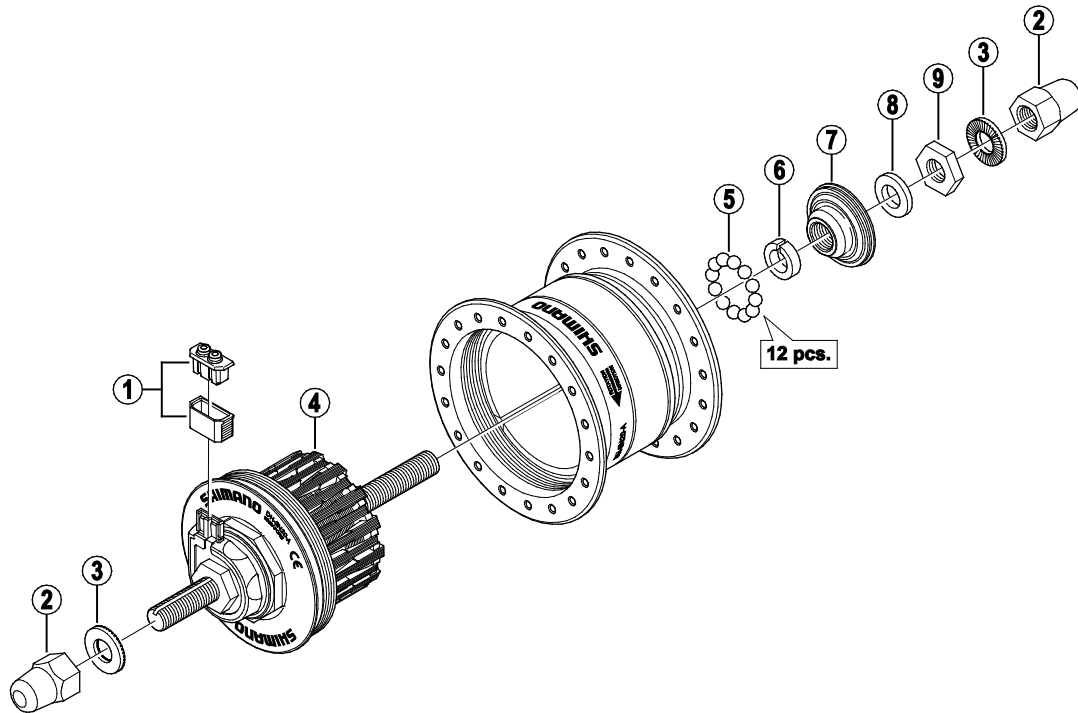

Hub Dynamo DH-3N20-A 6V-3W

ITEM NO.	SHIMANO CODE NO.	DESCRIPTION
1	Y2SS98030	Connector Cap & Cover
2	Y31414210	Cap Nut (M9)
3	Y2SS28000	Washer (2 mm)
4	Y2ZE98030	Internal Assembly (Silver Coating / Axle Length 140 mm)
	Y2ZE98040	Internal Assembly (Black Coating / Axle Length 140 mm)
5	Y00091210	Steel Ball (3/16") 20 pcs.
6	Y2ZE20000	Grease Guard
7	Y2ZE98050	Cone (M9 x 13 mm) w/Dust Seal
8	Y20R02210	Left Hand Spacer (2.3 mm)
9	Y2ZW21010	Lock Nut (M9 x 4.5 mm)