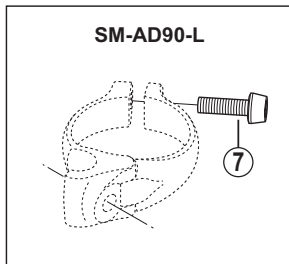

# DURA-ACE Front Derailleur FD-9070

ITEM NO.	SHIMANO CODE NO.	DESCRIPTION	INTERCHANGEABILITY
1	Y6AM82210	LOW Adjust Bolt (M4 x 8/Silver)	A
2	Y6AM82200	TOP Adjust Bolt (M4 x 8/Black)	A
3	Y5C298060	Chain Guide Fixing Screw (M4 x 4) & Nut	A
4	Y5LF98010	Support Bolt & Plate (Round type/Flat type)	A
5	Y5NR98010	Clamp Bolt (M5 x 14) & Radius Washer	
6	Y5NR000E0	Cable Guide	
7	Y5A407050	Clamp Bolt (M5 x 15) for SM-AD90	A
8	Y5LG98040	Adapter (2 pcs.) for ø28.6 mm	A

A: Same parts.

B: Parts are usable, but differ in materials, appearance, finish, size, etc.  
Absence of mark indicates non-interchangeability.

FD-7970-F  
FD-9000

Mar.-2013-3441  
© Shimano Inc. I

Specifications are subject to change without notice.