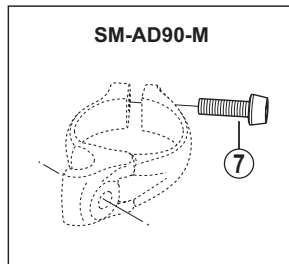

# DURA-ACE Front Derailleur FD-9070

ITEM NO.	SHIMANO CODE NO.	DESCRIPTION	INTERCHANGEABILITY
1	Y6AM82210	LOW Adjust Bolt (M4 x 8/Silver)	A
2	Y6AM82200	TOP Adjust Bolt (M4 x 8/Black)	A
3	Y5C298060	Chain Guide Fixing Screw (M4 x 4) & Nut	A
4	Y5LF98010	Support Bolt & Plate (Round type/Flat type)	A
5	Y5NR98010	Clamp Bolt (M5 x 14) & Radius Washer	
6	Y5NR000E0	Cable Guide	
7	Y5A407050	Clamp Bolt (M5 x 15) for SM-AD90	A
8	Y5LG98040	Adapter (2 pcs.) for ø28.6 mm	A

A: Same parts.

B: Parts are usable, but differ in materials, appearance, finish, size, etc.  
Absence of mark indicates non-interchangeability.

FD-7970-F  
FD-9000

Mar.-2013-3441  
© Shimano Inc. I

Specifications are subject to change without notice.