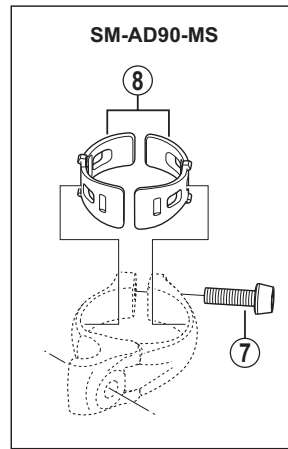

# DURA-ACE Front Derailleur FD-9070

ITEM NO.	SHIMANO CODE NO.	DESCRIPTION	INTERCHANGEABILITY
1	Y6AM82210	LOW Adjust Bolt (M4 x 8/Silver)	A
2	Y6AM82200	TOP Adjust Bolt (M4 x 8/Black)	A
3	Y5C298060	Chain Guide Fixing Screw (M4 x 4) & Nut	A
4	Y5LF98010	Support Bolt & Plate (Round type/Flat type)	A
5	Y5NR98010	Clamp Bolt (M5 x 14) & Radius Washer	
6	Y5NR000E0	Cable Guide	
7	Y5A407050	Clamp Bolt (M5 x 15) for SM-AD90	A
8	Y5LG98040	Adapter (2 pcs.) for ø28.6 mm	A

A: Same parts.

B: Parts are usable, but differ in materials, appearance, finish, size, etc.  
Absence of mark indicates non-interchangeability.

FD-7970-F  
FD-9000

Mar.-2013-3441  
© Shimano Inc. I

Specifications are subject to change without notice.