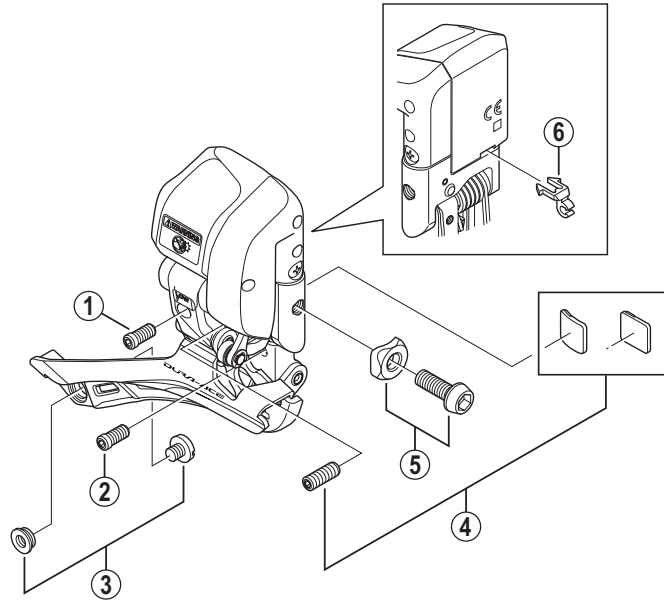

# DURA-ACE Front Derailleur FD-9070

ITEM NO.	SHIMANO CODE NO.	DESCRIPTION	INTERCHANGEABILITY
1	Y6AM82210	LOW Adjust Bolt (M4 x 8/Silver)	A
2	Y6AM82200	TOP Adjust Bolt (M4 x 8/Black)	A
3	Y5C298060	Chain Guide Fixing Screw (M4 x 4) & Nut	A
4	Y5LF98010	Support Bolt & Plate (Round type/Flat type)	A
5	Y5NR98010	Clamp Bolt (M5 x 14) & Radius Washer	
6	Y5NR000E0	Cable Guide	
7	Y5A407050	Clamp Bolt (M5 x 15) for SM-AD90	A
8	Y5LG98040	Adapter (2 pcs.) for ø28.6 mm	A

A: Same parts.

B: Parts are usable, but differ in materials, appearance, finish, size, etc.  
Absence of mark indicates non-interchangeability.

FD-7970-F  
FD-9000

Mar.-2013-3441  
© Shimano Inc. I

Specifications are subject to change without notice.